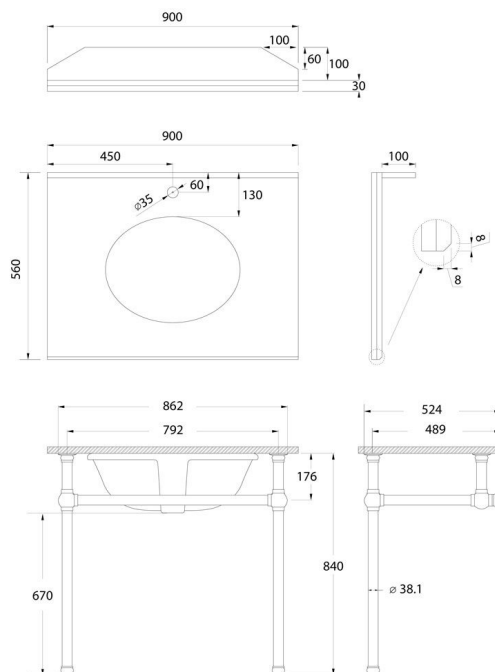

Mayer Basin Stand With 90 x 55 Real Carrara Marble Top - Brushed Brass

Specifications

- Tap holes available: one or three
- Top Material: Genuine Italian Carrara marble
- Basin Material: Ceramic
- Requires Waste: 32mm with overflow
- Finish: Brushed Brass PVD
- Strong 21 gauge pipe structure (0.75mm)
- Fully adjustable in height, width and depth
- Made from raw brass not recycled brass for a perfect finish and longevity
- Slat shelf or marble shelf holds up to 30kg

Product Options

MA902FR-BB: Mayer Brushed Brass Basin Stand to suit 90x55 Top

MA909SS-BB: Mayer 90 Brushed Brass Slat Shelf Incl. Arms

MA902WS-BB-1TH: Mayer Brushed Brass Basin Stand With 90x55 Marble Top - 1TH