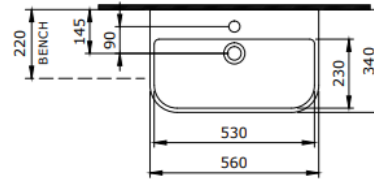

Narva 56 x 34 Semi-Recessed Basin

This item is no longer available.

TRADITIONAL & HAMPTONS STYLE SPECIALISTS

Specifications

- Material: Ceramic
- Requires waste: 32mm with overflow
- Tap Holes Available: One
- Mounting options: Semi-Recessed
- Finish: White Gloss

Product Options

NA56SRB: Narva 56 x 34 Semi-Recessed Basin

BATHROOM | KITCHEN | LAUNDRY