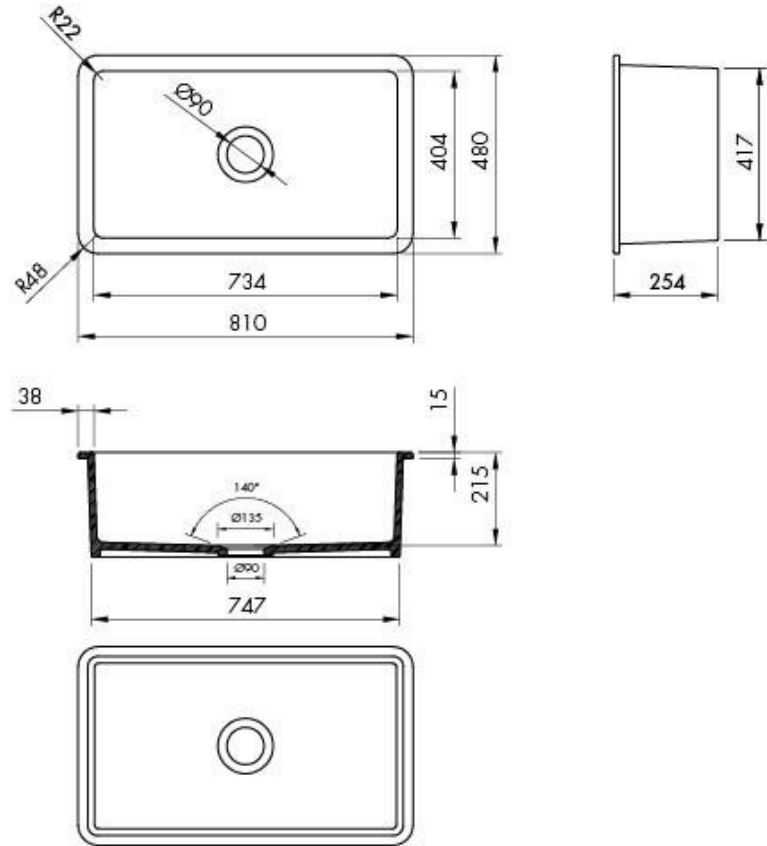

Cuisine 81 x 48 Inset / Undermount Fine Fireclay Gloss White Sink

BATHROOM | KITCHEN | LAUNDRY | TRADITIONAL & HAMPTONS STYLE SPECIALISTS

Specifications

- Material: Fine Fireclay
- Finish: White Gloss
- Waste outlets included: 90x50mm Stainless
- Product weight: 37kg
- Steel Basket Wastes
- Mounting options: Inset & Undermount
- Capacity: 58L
- Internal depth: 220mm
- Suitable for use with food waste disposer – we recommend purchase of an extended flange and a model with anti-vibration collar
- Note: Fine Fireclay is a natural product and therefore subject to variations. This should be seen as a quality that adds to its unique natural beauty. Variations +/- 2% to the specifications are common and acceptable and are within industry tolerance. We always recommend the cabinet maker and stone provider has the actual sink with them to measure before making cabinetry or cutting stone. For more information please visit our Installation Care & Warranty page or Contact Us.

Product Options

CU81FS: Cuisine 81 x 48 Inset / Undermount Fine Fireclay Sink

CU81FS-OF: Cuisine 81 x 48 Inset / Undermount Fine Fireclay Sink with overflow

CU81SSG: Cuisine 81 x 48 Stainless Steel Grid

Warranty