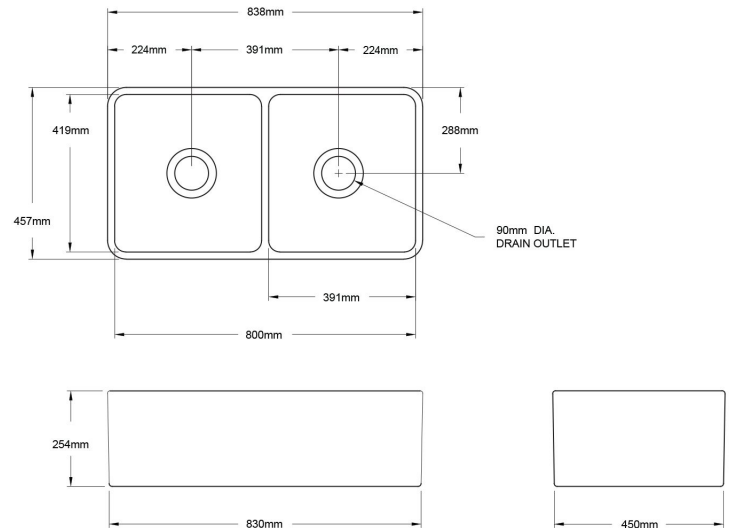

Novi 85 x 46 Fine Fireclay Matte Black Butler Sink Flat

Code: NO85FS-MB-F

Specifications

- Material: Fine Fireclay
- Finish: Matte Black
- Waste Outlets Included: 90x50mm Basket Wastes
- Mounting options: Butler (front showing), Counter Top (glazed on all 4 sides), Under Counter (framework required)
- Capacity per bowl: 34L