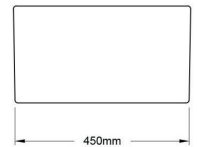

Novi 60 x 46 Fine Fireclay Matte Black Butler Sink Ribbed

Code: NO60FS-MB-R

Specifications

- Material: Fine Fireclay
- Finish: Matte Black
- Waste Outlet Included: 90x50mm Basket Waste
- Mounting options: Butler (front showing), Counter Top (not glazed on back), Under Counter (framework required)
- Capacity: 51L