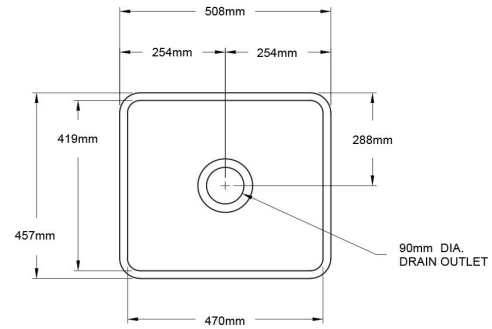

## Novi 50 x 46 Fine Fireclay Matte Black Butler Sink Ribbed

Code: NO50FS-MB-R

### Specifications

- Material: Fine Fireclay
- Finish: Matte Black
- Waste Outlet Included: 90x50mm Basket Waste
- Mounting options: Butler (front showing), Counter Top, Under Counter (framework required)
- Capacity: 41L