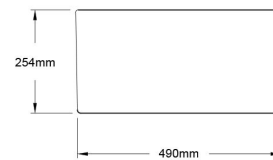

### Specifications

- Material: Fine Fireclay
- Finish: Matte Black
- Waste Outlet Included: 90x50mm Basket Waste
- Mounting options: Butler (front showing), Counter Top, Under Counter (framework required)
- Capacity: 41L