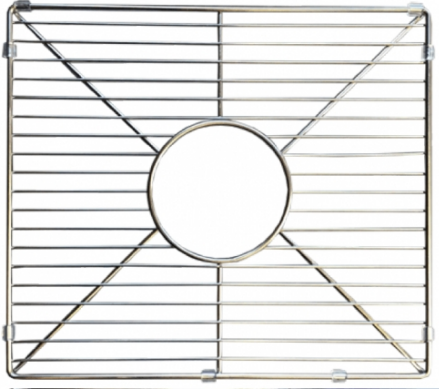

## **Patri 100 Protective Stainless Steel Grid**

**Code: PA100SSG**

### **Specifications**

- Material: Stainless Steel
- Easy to clean, dishwasher safe.
- Fits the Patri 100 fine fireclay sink PA100FS
- Overall size 420 x 375mm