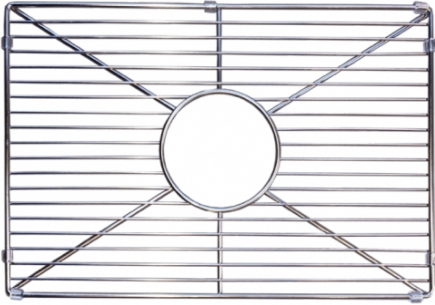

## **Patri 60 Protective Stainless Steel Grid**

**Code: PA60SSG**

### **Specifications**

- Material: Stainless Steel
- Easy to clean, dishwasher safe.
- Fits the Patri 60 fine fireclay sink PA60FS
- Overall size 505 x 340mm