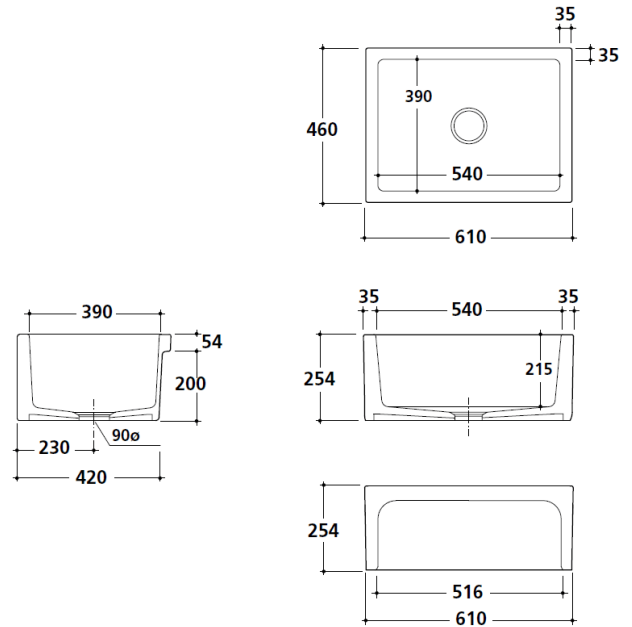

Patri Farmhouse 60 x 46 Fine Fireclay Single Bowl Butler Sink

Code: PA60FS-B

Specifications

- Designed & Handcrafted in Italy
- Manufactured from fine fireclay
- Nano glaze for ease of cleaning
- 35mm thickness walls for ultimate durability
- Basket waste included
- 30 Years Warranty

Product Options

PA60FS-B: Patri 60 x 46 Fine Fireclay Single Bowl Butler Sink

PA60SSG.: Patri 60 Stainless Steel Grid