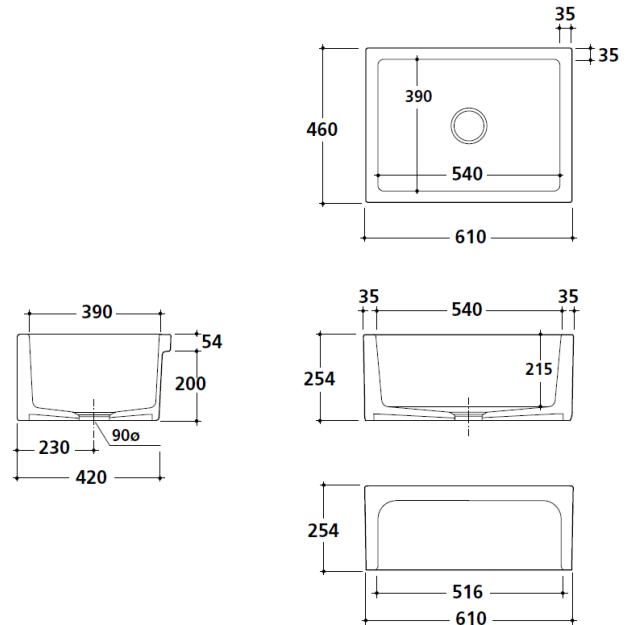

Patri Original 60 x 46 Fine Fireclay Single Bowl Butler Sink

Code: PA60FS-F

Specifications

- Designed & Handcrafted in Italy
- Manufactured from fine fireclay
- Nano glaze for ease of cleaning
- 35mm thickness walls for ultimate durability
- Basket waste included
- 30 Years Warranty

Product Options

PA60FS-F: Patri 60 x 46 Fine Fireclay Single Bowl Butler Sink

PA60SSG.: Patri 60 Stainless Steel Grid