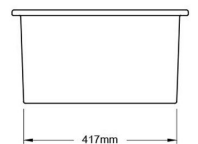

### Specifications

- Material: Fine Fireclay
- Finish: Matte Black
- Waste Outlet Included: 90x50mm Basket Waste
- Mounting options: Inset & Undermount
- Capacity: 60L

### Product Options

CU68SSG...: Cuisine 68 x 48 Stainless Steel Grid