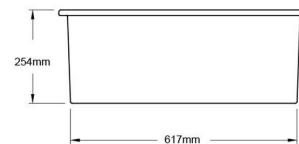

## Cuisine 68 x 48 Inset / Undermount Fine Fireclay Matte Black Sink

Code: CU68FS-MB

### Specifications

- Material: Fine Fireclay
- Finish: Matte Black
- Waste Outlet Included: 90x50mm Basket Waste
- Mounting options: Inset & Undermount
- Capacity: 60L

### Product Options

CU68SSG...: Cuisine 68 x 48 Stainless Steel Grid