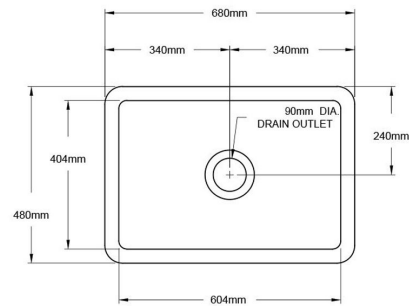

## Cuisine 68 x 48 Inset / Undermount Fine Fireclay Matte Black Sink

Code: CU68FS-MB

### Specifications

- Material: Fine Fireclay
- Finish: Matte Black
- Waste Outlet Included: 90x50mm Basket Waste
- Mounting options: Inset & Undermount
- Capacity: 60L

### Product Options

CU68SSG...: Cuisine 68 x 48 Stainless Steel Grid