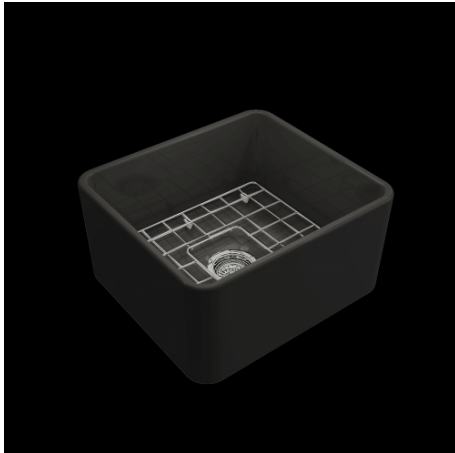

## Novi 50 x 46 Fine Fireclay Matte Black Butler Sink Flat

Code: NO50FS-MB-F

### Specifications

- Material: Fine Fireclay
- Finish: Matte Black
- Waste Outlet Included: 90x50mm Basket Waste
- Mounting options: Butler (front showing), Counter Top, Under Counter (framework required)
- Capacity: 41L
- Suitable for use with food waste disposer ? we recommend purchase of an extended flange and a model with anti-vibration collar

### Product Options

NO50FS-MB: Novi 50 x 46 Fine Fireclay Butler Sink

NO50SSG.: Novi 50 x 46 Stainless Steel Grid