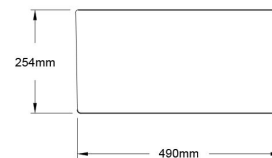

### Specifications

- Material: Fine Fireclay
- Finish: Matte Black
- Waste Outlet Included: 90x50mm Basket Waste
- Mounting options: Butler (front showing), Counter Top, Under Counter (framework required)
- Capacity: 41L
- Suitable for use with food waste disposer ? we recommend purchase of an extended flange and a model with anti-vibration collar