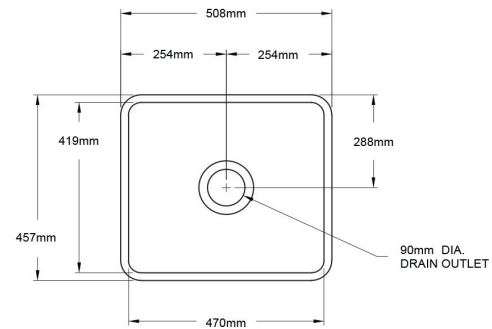

### Specifications

- Material: Fine Fireclay
- Finish: Matte Black
- Waste Outlet Included: 90x50mm Basket Waste
- Mounting options: Butler (front showing), Counter Top, Under Counter (framework required)
- Capacity: 41L
- Suitable for use with food waste disposer ? we recommend purchase of an extended flange and a model with anti-vibration collar

### Product Options

NO50FS-MB: Novi 50 x 46 Fine Fireclay Butler Sink

NO50SSG.: Novi 50 x 46 Stainless Steel Grid