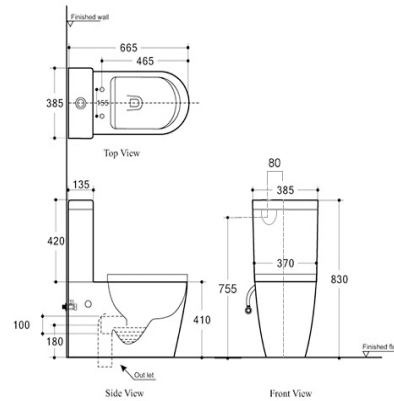

## Ticino Rimless Close Coupled Back to Wall Toilet Suite with Soft Close Quick Release Seat

**Code:** TI160RBTW

### Specifications

- Finish: Gloss White Ceramic with Nano glaze anti-bacterial technology
- Seat: Quick release, soft close, duroplast.
- Universal S or P trap (90° Adjustable pan bend included).
- Waste set out: Variable 60mm to 180mm. Larger set out available from 180-260mm when the 3-piece pan bend (code: APB350) is purchased
- Water supply: Universal back or bottom (left or right)
- WELS rating: 4 Star (4.5/3L)
- Watermark Approved to Australian Standards