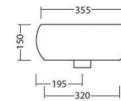

**TURNER
HASTINGS**
EUROPEAN DESIGN

1300 00 BATH
1300 00 2284

info@turnerhastings.com.au

turnerhastings.com.au

Pompeii 39 x 39 Counter Top Fine Fireclay Wash Basin

Code: PM39CTB

Specifications

- Material: Double glazed fine fireclay
- Requires waste: 32mm without overflow
- Tap Holes Available: None
- Mounting options: Counter Top
- Finish: White Gloss