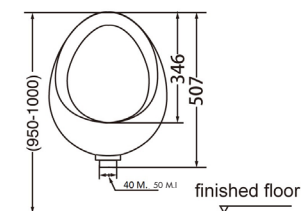

Tap Hole Available: One or none

Made in Europe 

Specifications: Below.

LINE DRAWINGS

LEON CERAMIC URINAL - TOP INLET & BOTTOM OUTLET

TEIDE CERAMIC URINAL TOP OR BACK INLET CONCEALED WASTE OUTLET

ACRYLIC BABY BATH 80 X 45 INSET