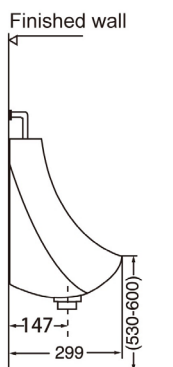

5 Year Warranty

Gentle Surface

ACRYLIC BABY BATH 80 X 45

INSET ACRYLIC BABY BATH

Product Code: 806600 | **Price:** \$798

Material: Sanitary Grade Acrylic

Waste required: 40mm no overflow

Waste position: End

Tap Hole Available: One or none

Made in Europe 

Specifications: Below.

LINE DRAWINGS

LEON CERAMIC URINAL - TOP INLET & BOTTOM OUTLET

TEIDE CERAMIC URINAL TOP OR BACK INLET CONCEALED WASTE OUTLET

ACRYLIC BABY BATH 80 X 45 INSET