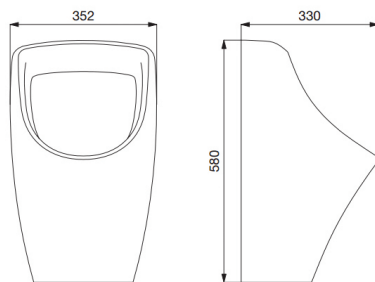

Tap Hole Available: One or none

Made in Europe 

Specifications: Below.

LINE DRAWINGS

LEON CERAMIC URINAL - TOP INLET & BOTTOM OUTLET

TEIDE CERAMIC URINAL TOP OR BACK INLET CONCEALED WASTE OUTLET

ACRYLIC BABY BATH 80 X 45 INSET