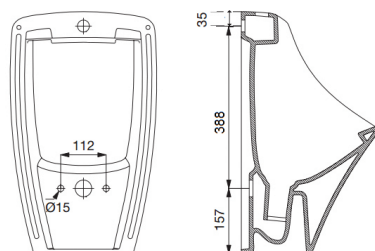

Tap Hole Available: One or none

Made in Europe 

Specifications: Below.

LINE DRAWINGS

LEON CERAMIC URINAL - TOP INLET & BOTTOM OUTLET

TEIDE CERAMIC URINAL TOP OR BACK INLET CONCEALED WASTE OUTLET

ACRYLIC BABY BATH 80 X 45 INSET