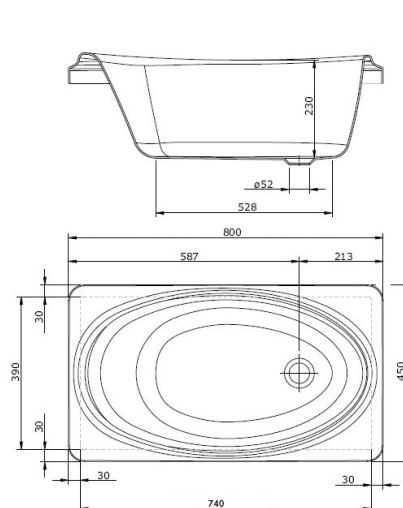

Tap Hole Available: One or none

Made in Europe 

Specifications: Below.

LINE DRAWINGS

LEON CERAMIC URINAL - TOP INLET & BOTTOM OUTLET

TEIDE CERAMIC URINAL TOP OR BACK INLET CONCEALED WASTE OUTLET

ACRYLIC BABY BATH 80 X 45 INSET