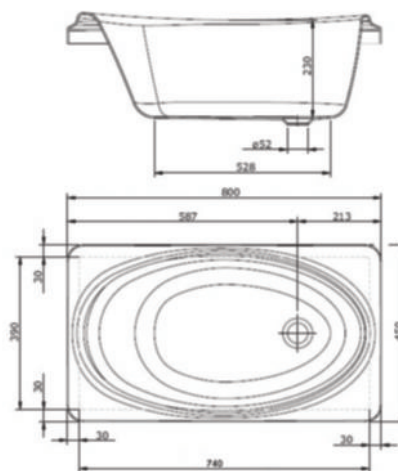

Made in Europe 

Specifications: On back cover.

LINE DRAWINGS

LEON CERAMIC URINAL - TOP INLET & BOTTOM OUTLET

TEIDE CERAMIC URINAL TOP OR BACK INLET CONCEALED WASTE OUTLET

CETUS CARE 55X43 CERAMIC WASH BASIN

ACRYLIC BABY BATH 80 X 45 INSET

For your convenience all products display the recommended retail price including GST

TURNER HASTINGS

June 2020 Edition

1300 00 BATH | info@turnerhastings.com.au
www.turnerhastings.com.au