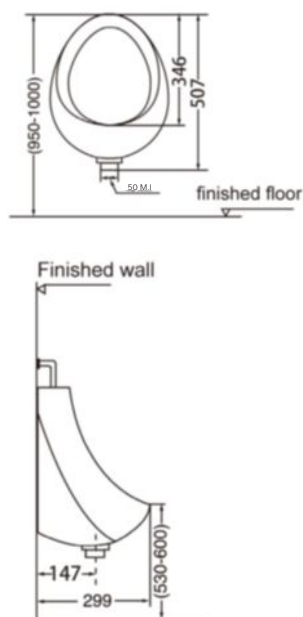

Gentle Surface

ACRYLIC BABY BATH 80 X 45

INSET ACRYLIC BABY BATH

Product Code: 806600 | **Price:** \$734

Material: Sanitary Grade Acrylic

Waste required: 40mm no overflow

Waste position: End

Tap Hole Available: One or none

Made in Europe 

Specifications: On back cover.

LINE DRAWINGS

LEON CERAMIC URINAL - TOP INLET & BOTTOM OUTLET

TEIDE CERAMIC URINAL TOP OR BACK INLET CONCEALED WASTE OUTLET

CETUS CARE 55X43 CERAMIC WASH BASIN