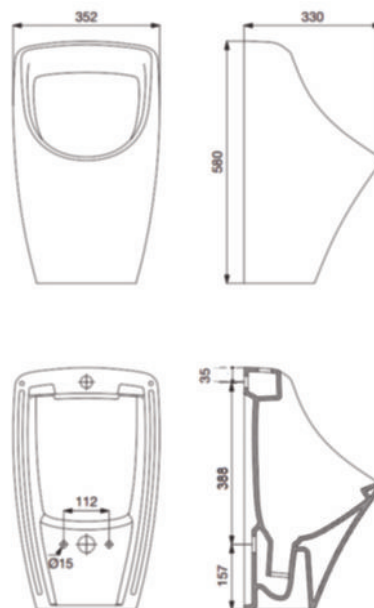

Gentle Surface

ACRYLIC BABY BATH 80 X 45

INSET ACRYLIC BABY BATH

Product Code: 806600 | **Price:** \$734

Material: Sanitary Grade Acrylic

Waste required: 40mm no overflow

Waste position: End

Tap Hole Available: One or none

Made in Europe 

Specifications: On back cover.

LINE DRAWINGS

LEON CERAMIC URINAL - TOP INLET & BOTTOM OUTLET

TEIDE CERAMIC URINAL TOP OR BACK INLET CONCEALED WASTE OUTLET

CETUS CARE 55X43 CERAMIC WASH BASIN

ACRYLIC BABY BATH 80 X 45 INSET

For your convenience all products display the recommended retail price including GST

TURNER HASTINGS

June 2020 Edition

1300 00 BATH | info@turnerhastings.com.au
www.turnerhastings.com.au