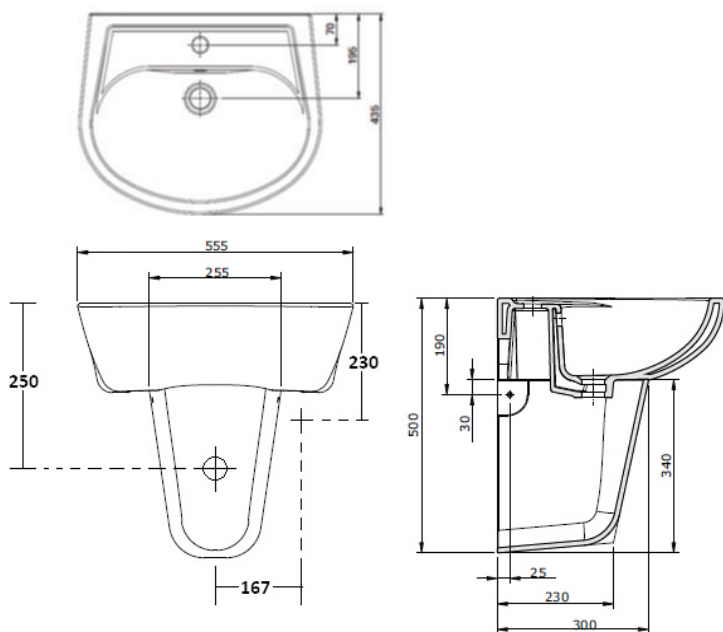

Made in Europe 

Specifications: On back cover.

LINE DRAWINGS

LEON CERAMIC URINAL - TOP INLET & BOTTOM OUTLET

TEIDE CERAMIC URINAL TOP OR BACK INLET CONCEALED WASTE OUTLET

CETUS CARE 55X43 CERAMIC WASH BASIN

ACRYLIC BABY BATH 80 X 45 INSET

For your convenience all products display the recommended retail price including GST

TURNER HASTINGS

June 2020 Edition

1300 00 BATH | info@turnerhastings.com.au
www.turnerhastings.com.au