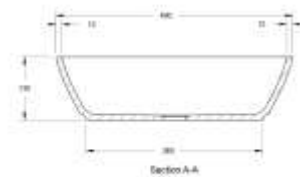

Maldon 49 x 35 TitanCast Solid Surface Above Counter Basin - Special Finish

Code: MA490BA-SF

Specifications

- Material: TitanCast Solid Surface
- Inclusions: Adjustable flexible outlet pipe to connect 40mm waste to trap in floor
- Requires Waste: 32mm waste without overflow
- Optional TitanCast 32mm Basin Pop-Up Waste is also available
- Made in South Africa
- Satin Silk is stocked in Australia