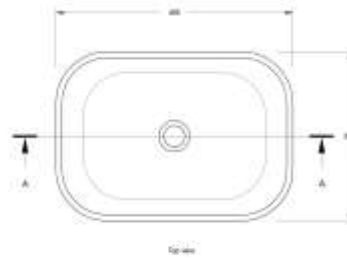

Maldon 49 x 35 TitanCast Solid Surface Above Counter Basin - Special Finish

Code: MA490BA-SF

Specifications

- Material: TitanCast Solid Surface
- Inclusions: Adjustable flexible outlet pipe to connect 40mm waste to trap in floor
- Requires Waste: 32mm waste without overflow
- Optional TitanCast 32mm Basin Pop-Up Waste is also available
- Made in South Africa
- Satin Silk is stocked in Australia