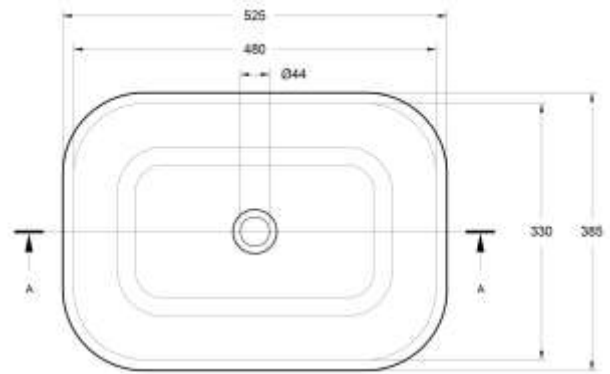

Lynton 53 x 39 TitanCast Solid Surface Above Counter Basin - Special Finish

Code: LY525BA-SF

Specifications

- Material: TitanCast Solid Surface
- Requires Waste: 32mm without overflow
- Made in South Africa
- Satin Silk is stocked in Australia