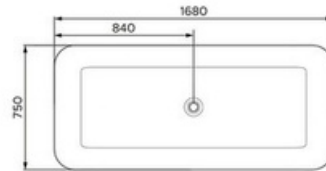

Lynton 168 x 75 TitanCast Solid Surface Freestanding Bath - Special Finish

Code: LY1680TCB-SF

BATHROOM | KITCHEN | LAUNDRY | TRADITIONAL & HAMPTONS STYLE SPECIALISTS

Specifications

- Material: TitanCast Solid Surface
- Requires Waste: 40mm waste without overflow
- Optional TitanCast 40mm Bath Pop-Up Waste is also available
- Bath Weight: 120kg
- Water capacity: 180 Litres/180kg
- Made in South Africa
- Satin Silk is stocked in Australia

Product Options

Alice Blue

Frosty Mint

Industrial Grey

Light Fawn