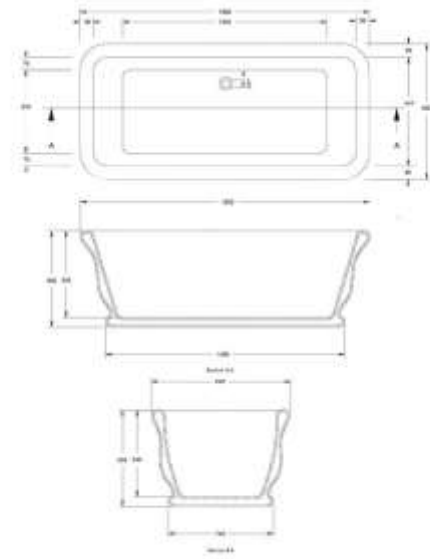

Kirkham 180 x 84 TitanCast Solid Surface Freestanding Bath - Special Finish

Code: KI1800TCB-SF

Specifications

- Material: TitanCast Solid Surface
- Requires Waste: 40mm waste without overflow
- Optional TitanCast 40mm Bath Pop-Up Waste is also available
- Bath Weight: 130kg
- Water capacity: 200 Litres/200kg
- Made in South Africa
- Satin Silk is stocked in Australia
- Also available with ball feet, enquire for pricing.

Product Options

KI1800TCB-SF_411:	
KI1800TCB-SF_502:	
KI1800TCB-SF_503:	
KI1800TCB-SF_504:	
KI1800TCB-SF_505:	
KI1800TCB-SF_506:	
KI1800TCB-SF_507:	
KI1800TCB-SF_508:	
KI1800TCB-SF_509:	

TRADITIONAL & HAMPTONS STYLE SPECIALISTS