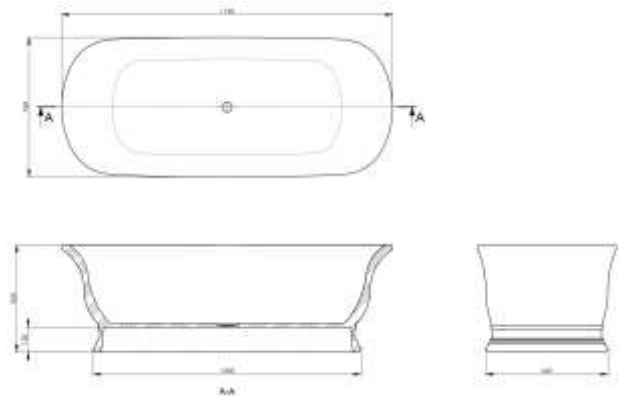

## Cambridge 174 x 76 TitanCast Solid Surface Freestanding Bath - Special Finish

**Code:** CA1740TCB-SF

### Specifications

- Material: TitanCast Solid Surface
- Requires Waste: 40mm waste without overflow
- Optional TitanCast Pop-Up Waste is also available
- Bath Weight: 118kg
- Water capacity: 180 Litres/180kg
- Made in South Africa
- Special finish options: 16-18 week lead-time