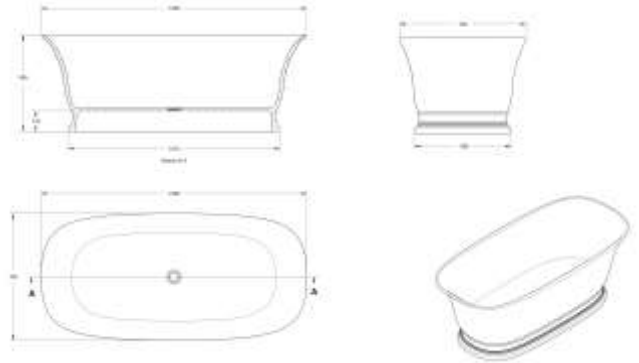

Cambridge 156 x 74 TitanCast Solid Surface Freestanding Bath - Special Finish

Code: CA1560TCB-SF

Specifications

- Material: TitanCast Solid Surface
- Requires Waste: 40mm waste without overflow
- Optional TitanCast Pop-Up Waste is also available
- Bath Weight: 104kg
- Water capacity: 140 Litres/140kg
- Made in South Africa
- Special finish options: 16-18 week lead-time