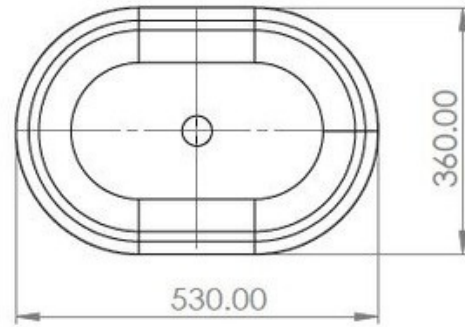

Blanche 53 x 36 TitanCast Solid Surface Above Counter Basin- Special Finish

Code: BL530BA-SF

BATHROOM | KITCHEN | LAUNDRY TRADITIONAL & HAMPTONS STYLE SPECIALISTS

Specifications

Material: TitanCast Solid Surface

Inclusions: Adjustable flexible outlet pipe to connect 40mm waste to trap in floor

Requires Waste: 32mm waste without overflow

Made in South Africa

Specify colour when ordering – 16-18 week leadtime

Product Options