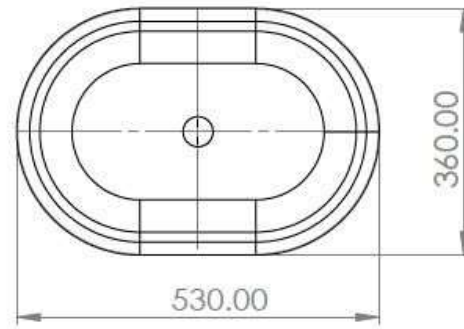

Blanche 53 x 36 TitanCast Solid Surface Above Counter Basin - Special Finish

Code: BL530BA-SF

Specifications

- Material: TitanCast Solid Surface
- Requires Waste: 32mm without overflow
- Made in South Africa
- Satin Silk is stocked in Australia