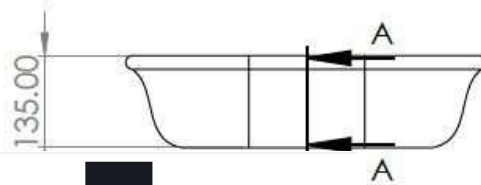

Product Options

BL530BA-SF_411:

BL530BA-SF_502:

BL530BA-SF_503:

BL530BA-SF_504:

BL530BA-SF_505:

BL530BA-SF_506:

BL530BA-SF_507:

BL530BA-SF_508:

BL530BA-SF_509:

Warranty

For peace of mind, Turner Hastings offers the following warranty on this product and its components: TitanCast Basin - Lifetime

For more details, click here to refer to our warranty page.