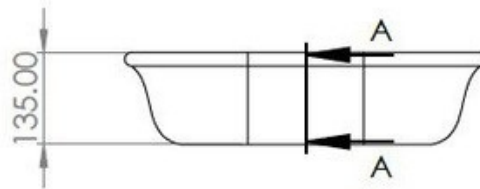

Blanche 53 x 36 TitanCast Solid Surface Above Counter Basin- Special Finish

Code: BL530BA-SF

BATHROOM | KITCHEN | LAUNDRY TRADITIONAL & HAMPTONS STYLE SPECIALISTS

Specifications

Material: TitanCast Solid Surface

Inclusions: Adjustable flexible outlet pipe to connect 40mm waste to trap in floor

Requires Waste: 32mm waste without overflow

Made in South Africa

Specify colour when ordering – 16-18 week leadtime

Product Options