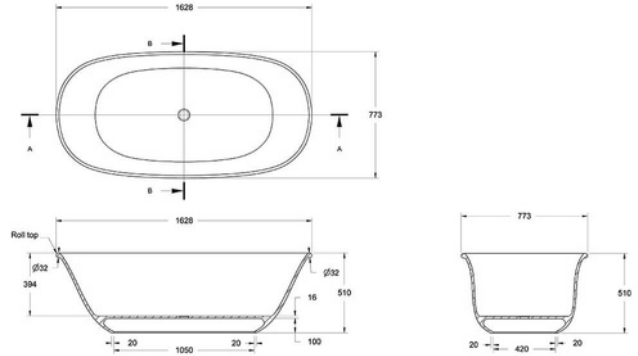

## Blanche 162 x 77 TitanCast Solid Surface Freestanding Bath - Special Finish

### Specifications

- Material: TitanCast Solid Surface
- Requires Waste: 40mm waste without overflow
- Optional TitanCast 40mm Bath Pop-Up Waste is also available
- Bath Weight: 150kg
- Water capacity: 180 Litres/180kg
- Made in South Africa
- Satin Silk is stocked in Australia