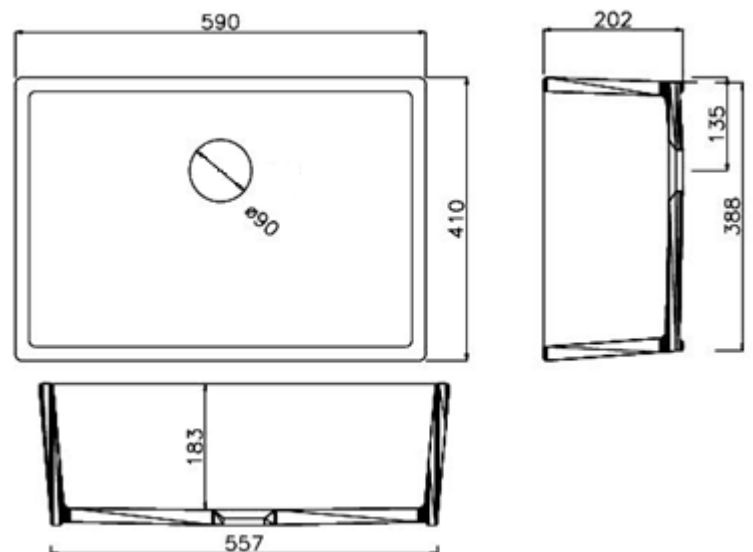

Product Spec

16 MCPHERSON ROAD, SMEATON GRANGE, NSW 2567
EMAIL SALES@TURNERHASTINGS.COM.AU

WWW.TURNERHASTINGS.COM.AU